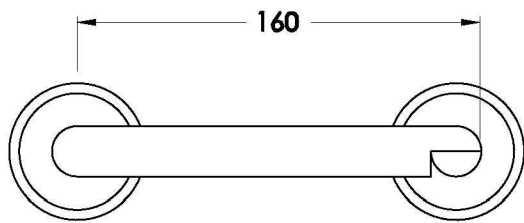

Brodware

HALO TOILET ROLL HOLDER WITH METAL FLANGE

1.9561.00.0.XX

PRODUCT DIMENSIONS:

Front view

Side view:

Top view: