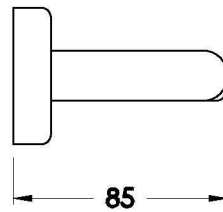

Brodware

HALO TOILET ROLL HOLDER WITH METAL FLANGE

1.9561.00.0.XX

PRODUCT DIMENSIONS:

Front view

Side view:

Top view: