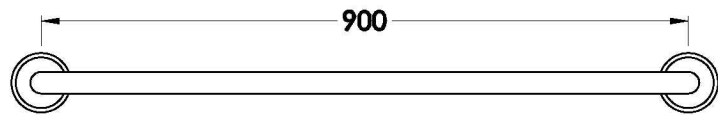

Brodware

HALO TOWEL RAIL WITH METAL TRIM

1.9555.90.0.XX

PRODUCT DIMENSIONS:

Front view

Side view:

Top view: