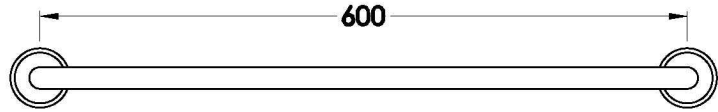

Brodware

HALO TOWEL RAIL WITH METAL TRIM

1.9555.60.0.XX

PRODUCT DIMENSIONS:

Front view

Side view:

Top view: