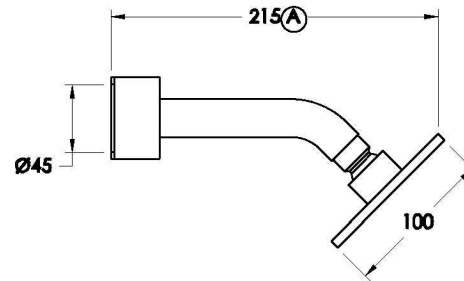

## HALO SHOWER SET WITH METAL HANDLES

1.9510.03.2.XX

### PRODUCT DIMENSIONS:

Front view

Side view:

Top view: