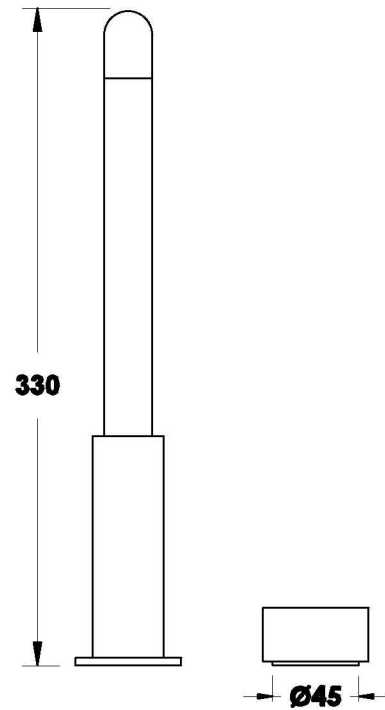

Brodware

HALO KITCHEN SET WITH DUAL FUNCTION PULL-OUT SPOUT AND METAL HANDLE

1.9507.84.6.XX

PRODUCT DIMENSIONS:

Front view

Side view:

Topview: