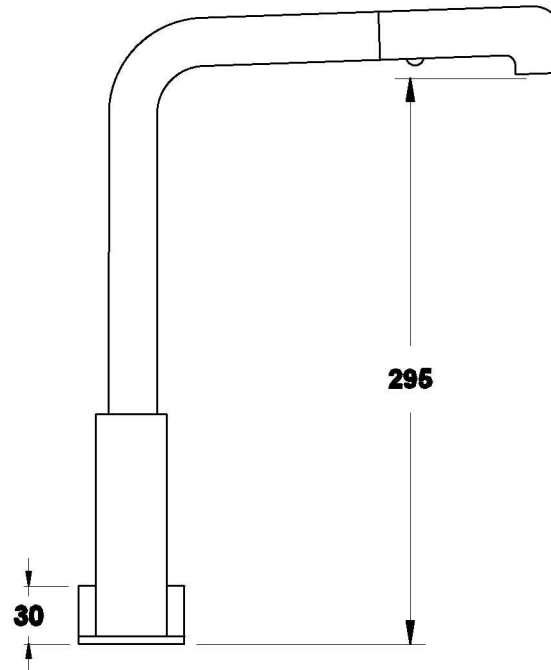

Brodware

HALO KITCHEN SET WITH DUAL FUNCTION PULL-OUT SPOUT AND METAL HANDLE

1.9507.84.6.XX

PRODUCT DIMENSIONS:

Front view

Side view:

Topview: