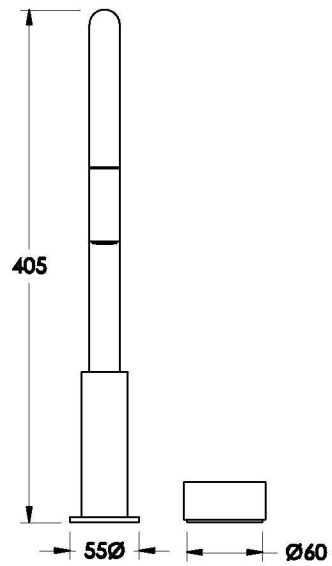

## HALO KITCHEN SET WITH DUAL FUNCTION PULL-OUT SPOUT AND METAL HANDLE

1.9507.94.2.XX

### PRODUCT DIMENSIONS:

Front view

Side view:

Top view: