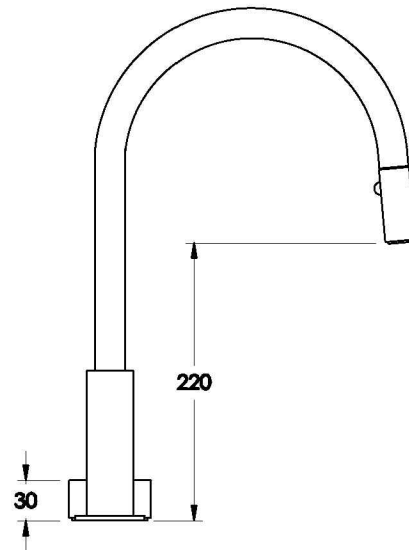

## HALO KITCHEN SET WITH DUAL FUNCTION PULL-OUT SPOUT AND METAL HANDLE

1.9507.94.2.XX

### PRODUCT DIMENSIONS:

Front view

Side view:

Top view: