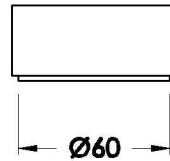

HALO HOB MOUNTED PROGRESSIVE MIXER WITH METAL HANDLE

1.9547.02.2.XX

PRODUCT DIMENSIONS:

Front view

Side view:

Top view: