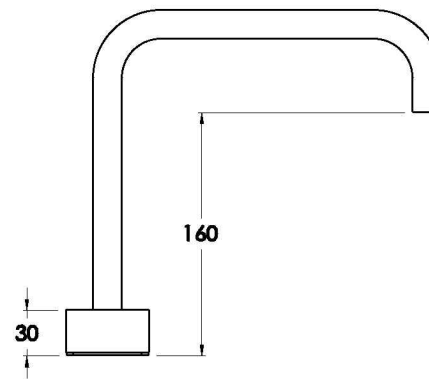

Brodware

HALO KITCHEN SET WITH METAL HANDLES

1.9507.89.2.XX

PRODUCT DIMENSIONS:

Front view

Side view:

Top view: