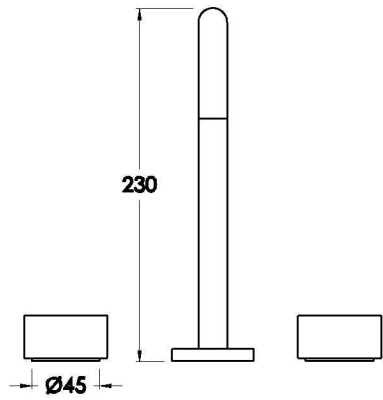

Brodware

HALO KITCHEN SET WITH METAL HANDLES

1.9507.89.2.XX

PRODUCT DIMENSIONS:

Front view

Side view:

Top view: