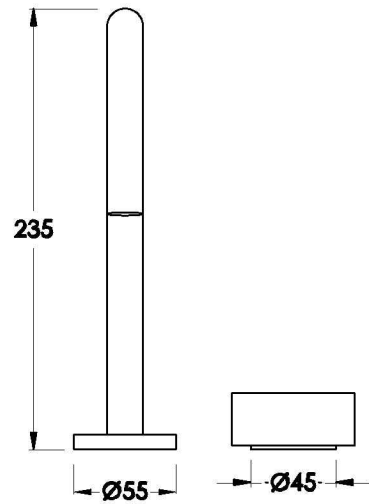

Brodware

HALO KITCHEN SET WITH METAL HANDLE

1.9507.96.2.XX

PRODUCT DIMENSIONS:

Front view

Side view:

Top view: