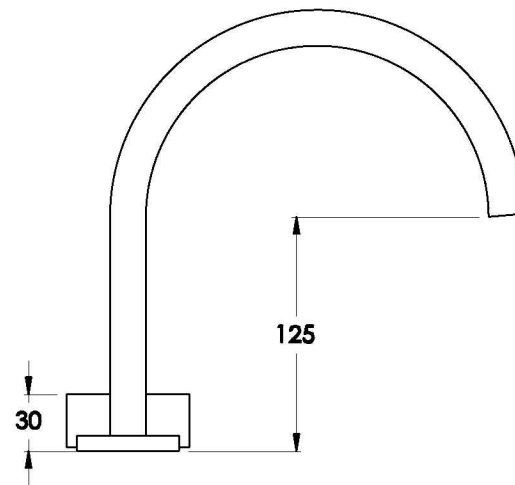

Brodware

HALO KITCHEN SET WITH METAL HANDLE

1.9507.96.2.XX

PRODUCT DIMENSIONS:

Front view

Side view:

Top view: