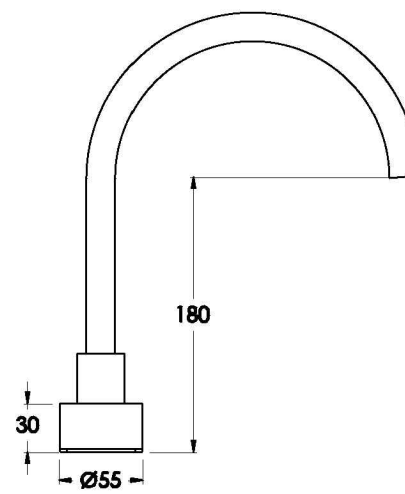

## HALO BATH SET WITH METAL HANDLES

1.9507.00.2.XX

### PRODUCT DIMENSIONS:

Front view

Side view:

Top view: