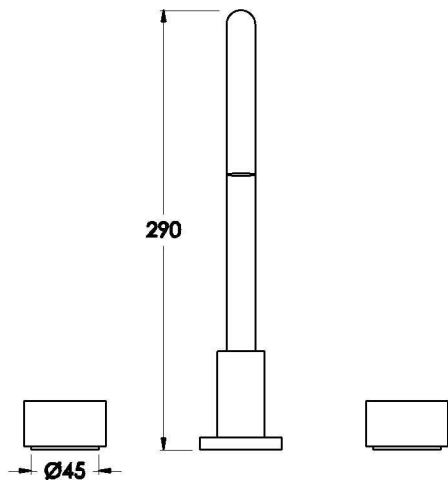

## HALO BATH SET WITH METAL HANDLES

1.9507.00.2.XX

### PRODUCT DIMENSIONS:

Front view

Side view:

Top view: