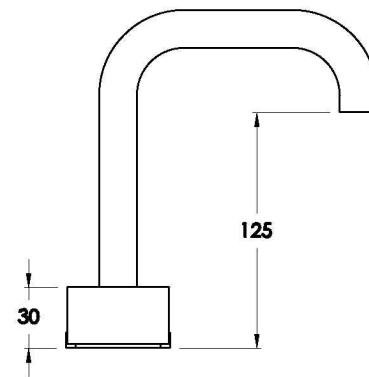

Brodware

HALO BASIN SET WITH METAL HANDLES

1.9500.80.2.XX

PRODUCT DIMENSIONS:

Front view

Side view:

Top view: