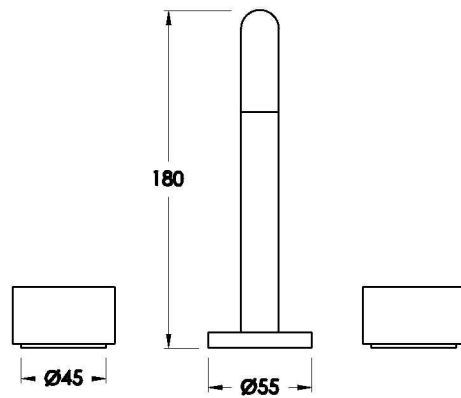

Brodware

HALO BASIN SET WITH METAL HANDLES

1.9500.80.2.XX

PRODUCT DIMENSIONS:

Front view

Side view:

Top view: