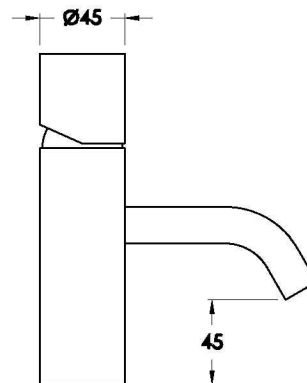

Brodware

HALO BASIN MIXER WITH METAL HANDLE

1.9502.00.2.XX

PRODUCT DIMENSIONS:

Front view

Side view:

Top view: