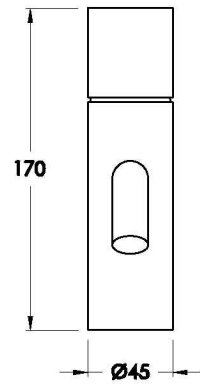

Brodware

HALO BASIN MIXER WITH METAL HANDLE

1.9502.00.2.XX

PRODUCT DIMENSIONS:

Front view

Side view:

Top view: