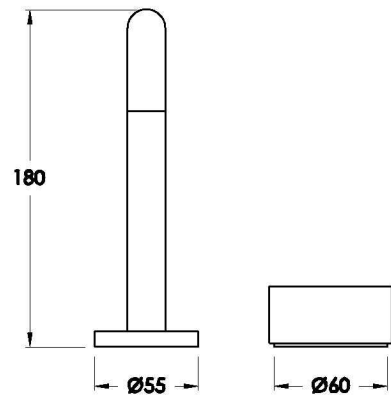

Brodware

HALO BASIN SET WITH METAL HANDLE

1.9500.97.2.XX

PRODUCT DIMENSIONS:

Front view

Side view:

Top view: