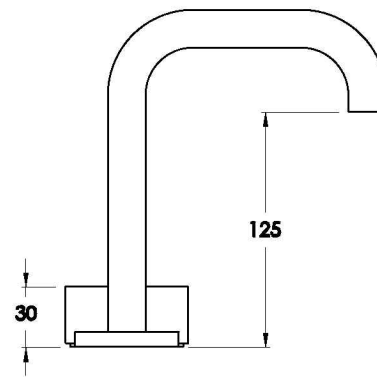

Brodware

HALO BASIN SET WITH METAL HANDLE

1.9500.97.2.XX

PRODUCT DIMENSIONS:

Front view

Side view:

Top view: