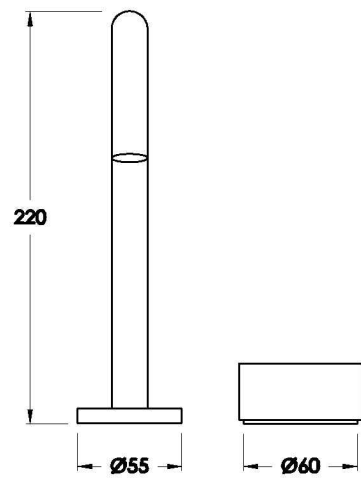

Brodware

HALO BASIN SET WITH METAL HANDLE

1.9500.96.2.XX

PRODUCT DIMENSIONS:

Front view

Side view:

Top view: