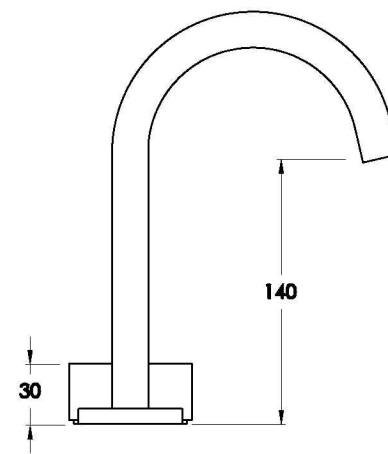

Brodware

HALO BASIN SET WITH METAL HANDLE

1.9500.96.2.XX

PRODUCT DIMENSIONS:

Front view

Side view:

Top view: