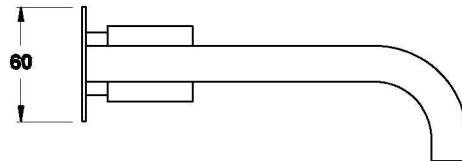

CITY STIK WALL SET

1.9906.02.3.XX

1.9906.52.3.XX - Flow controlled variant

PRODUCT DIMENSIONS:

Front view

Side view:

Top view: