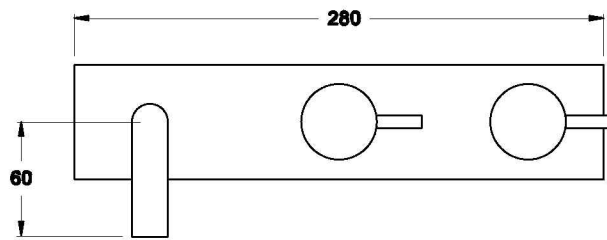

CITY STIK WALL SET

1.9906.02.3.XX

1.9906.52.3.XX - Flow controlled variant

PRODUCT DIMENSIONS:

Front view

Side view:

Top view: