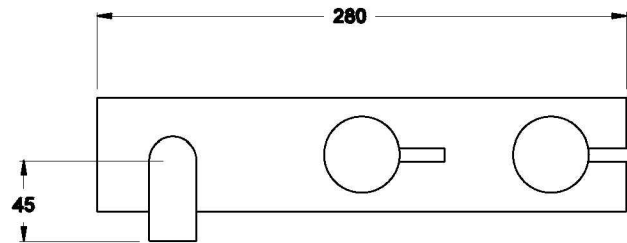

## CITY STIK WALL SET

1.9905.02.3.XX

1.9905.52.3.XX - Flow controlled variant

### PRODUCT DIMENSIONS:

Front view

Side view:

Top view: