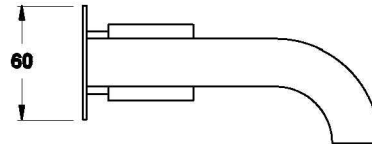

## CITY STIK WALL SET

1.9905.02.3.XX

1.9905.52.3.XX - Flow controlled variant

### PRODUCT DIMENSIONS:

Front view

Side view:

Top view: