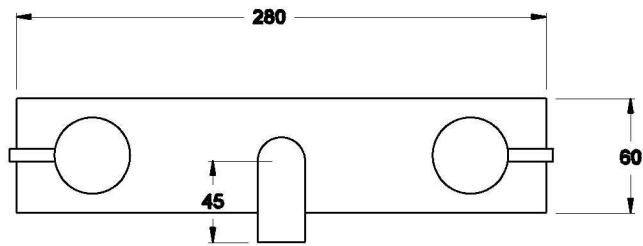

## CITY STIK WALL SET

1.9906.03.3.XX

1.9906.53.3.XX - Flow controlled variant

### PRODUCT DIMENSIONS:

Front view

Side view:

Top view: