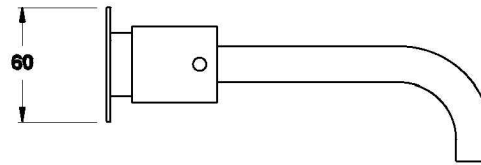

## CITY STIK WALL SET

1.9906.03.3.XX

1.9906.53.3.XX - Flow controlled variant

### PRODUCT DIMENSIONS:

Front view

Side view:

Top view: