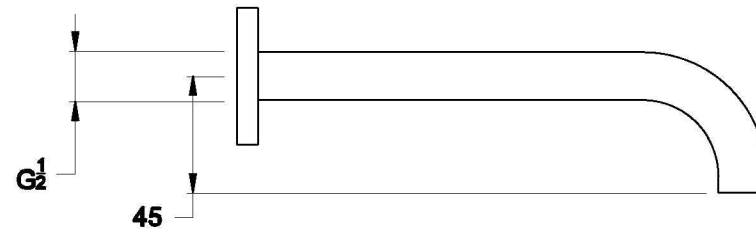

CITY STIK WALL SPOUT

1.9906.30.0.XX

1.9906.40.0.XX - Flow controlled variant

PRODUCT DIMENSIONS:

Front view

Side view:

Top view: