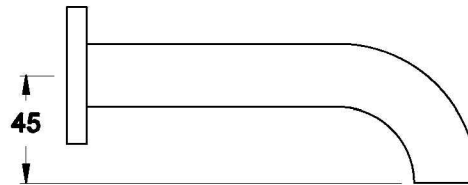

CITY STIK WALL SPOUT

1.9905.30.0.XX

1.9905.40.0.XX - Flow controlled variant

PRODUCT DIMENSIONS:

Front view

Side view:

Top view: