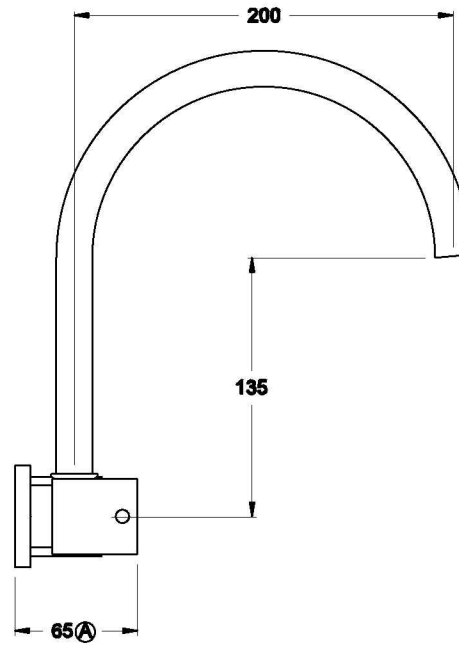

CITY STIK WALL SET

1.9928.00.3.XX

1.9928.50.3.XX - Flow controlled variant

PRODUCT DIMENSIONS:

Front view

Side view:

Top view: