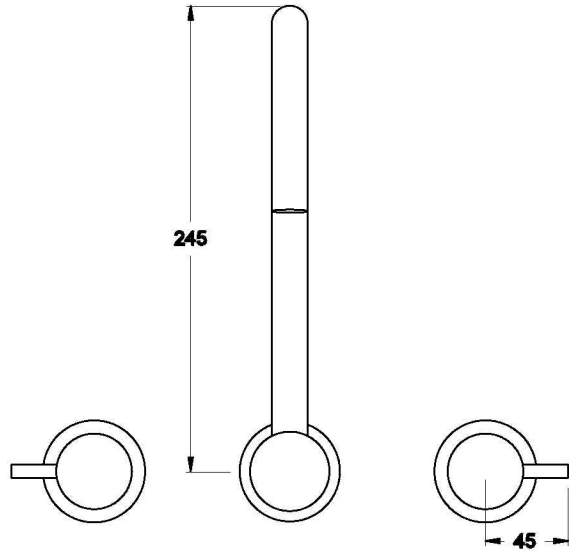

CITY STIK WALL SET

1.9928.00.3.XX

1.9928.50.3.XX - Flow controlled variant

PRODUCT DIMENSIONS:

Front view

Side view:

Top view: