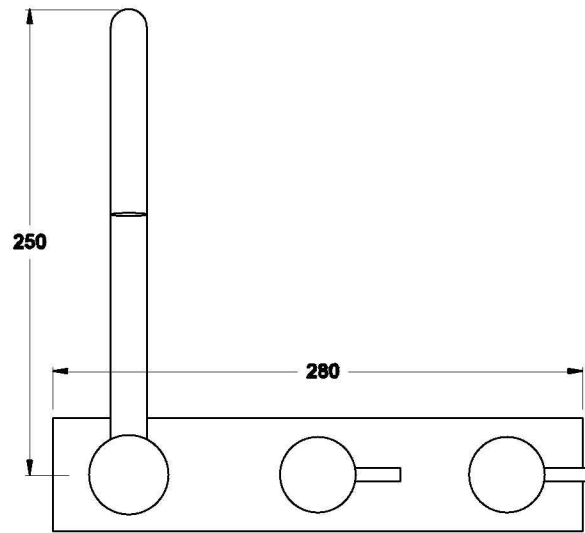

CITY STIK WALL SET

1.9928.02.3.XX

1.9928.52.3.XX - Flow controlled variant

PRODUCT DIMENSIONS:

Front view

Side view:

Top view: