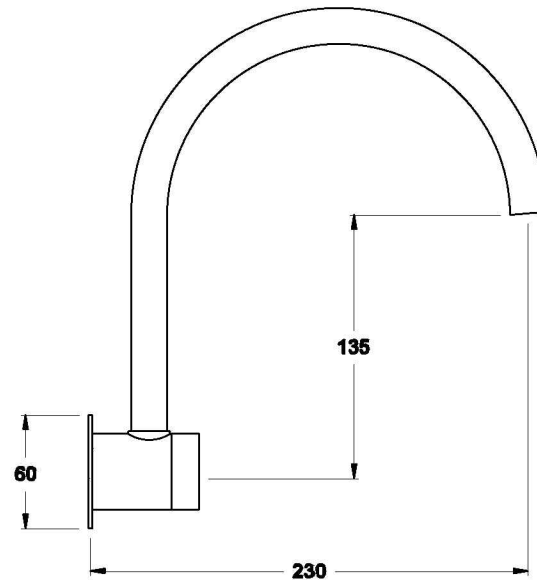

CITY STIK WALL SET

1.9928.02.3.XX

1.9928.52.3.XX - Flow controlled variant

PRODUCT DIMENSIONS:

Front view

Side view:

Top view: