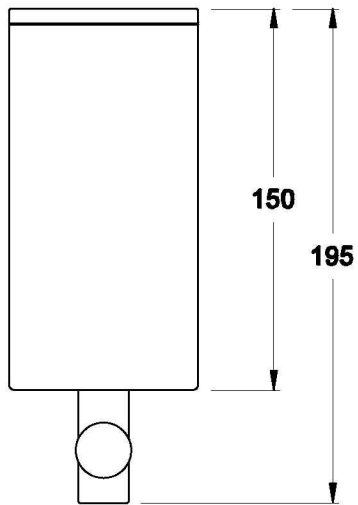

CITY STIK SOAP DISPENSER

1.9953.00.0.XX

PRODUCT DIMENSIONS:

Front view

Side view:

Top view: