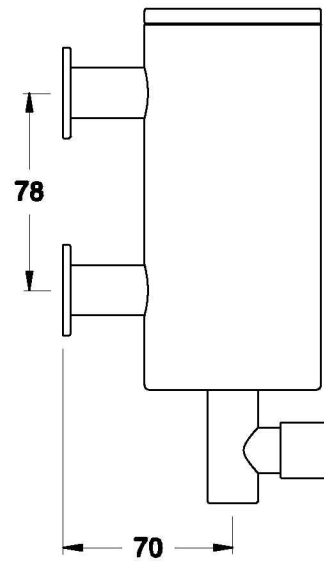

CITY STIK SOAP DISPENSER

1.9953.00.0.XX

PRODUCT DIMENSIONS:

Front view

Side view:

Top view: