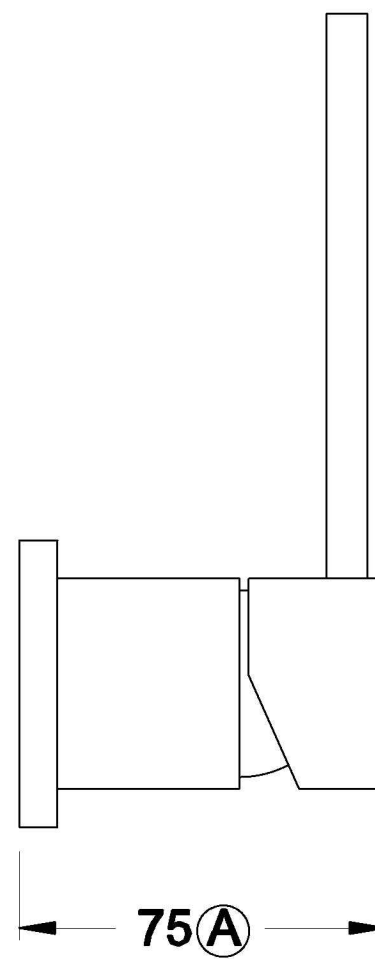

CITY STIK WALL MIXER WITH EXTENDED LEVER

1.9948.30.0.XX

PRODUCT DIMENSIONS:

Front view

Side view:

Top view: