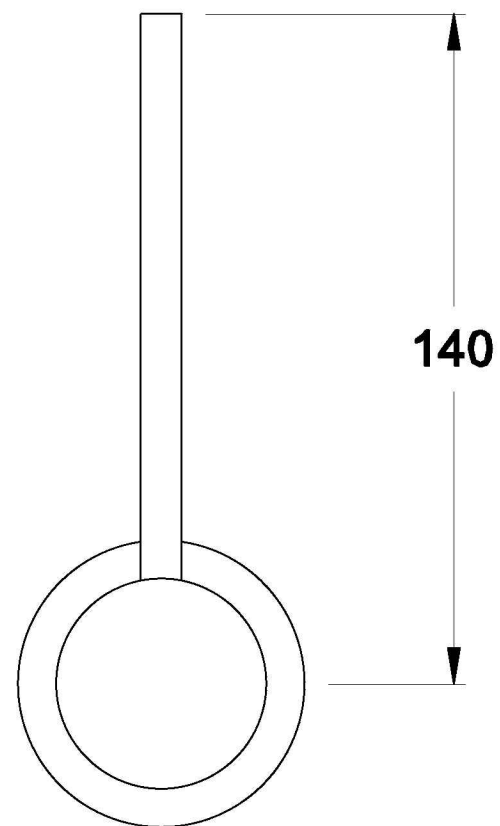

CITY STIK WALL MIXER WITH EXTENDED LEVER

1.9948.30.0.XX

PRODUCT DIMENSIONS:

Front view

Side view:

Top view: