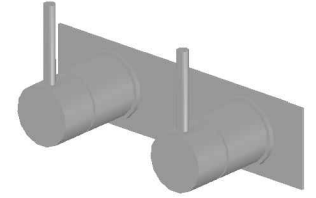

CITY STIK WALL MIXER SET

1.9948.07.0.XX

PRODUCT DIMENSIONS:

Front view

Side view:

Top view: