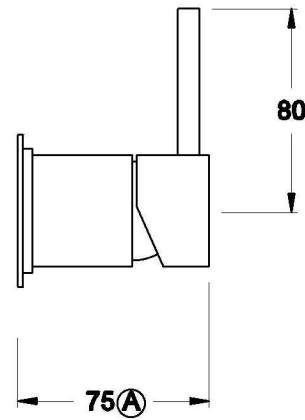

CITY STIK WALL MIXER SET

1.9948.07.0.XX

PRODUCT DIMENSIONS:

Front view

Side view:

Top view: