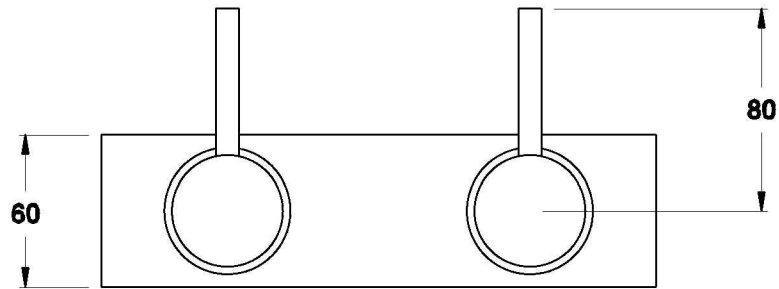

CITY STIK WALL MIXER SET

1.9948.07.0.XX

PRODUCT DIMENSIONS:

Front view

Side view:

Top view: