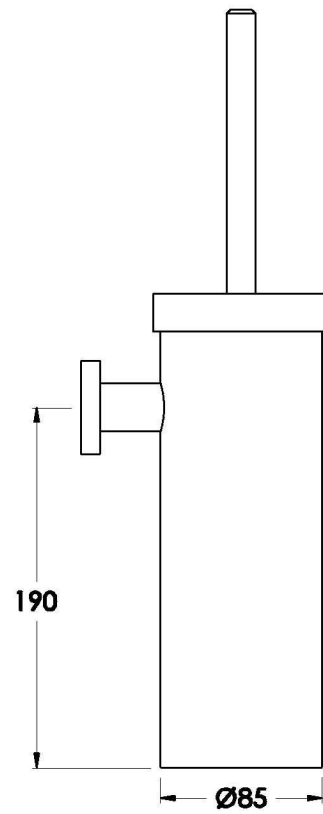

CITY STIK TOILET BRUSH HOLDER

1.9964.00.0.XX

PRODUCT DIMENSIONS:

Front view

Side view:

Topview: