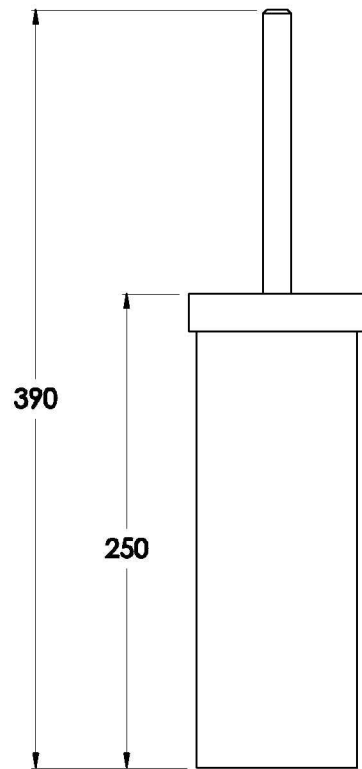

CITY STIK TOILET BRUSH HOLDER

1.9964.00.0.XX

PRODUCT DIMENSIONS:

Front view

Side view:

Topview: