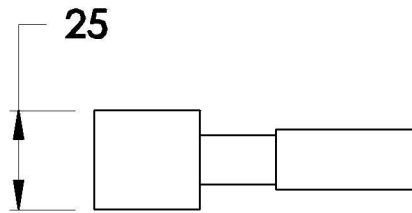

CITY STIK SOAP RING

1.9952.03.0.XX

PRODUCT DIMENSIONS:

Front view

Side view:

Top view: