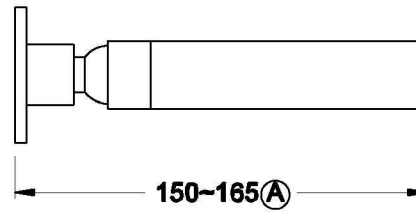

CITY STIK SHOWER ROSE AND ARM

1.9910.30.0.XX

PRODUCT DIMENSIONS:

Front view

Side view:

Top view: