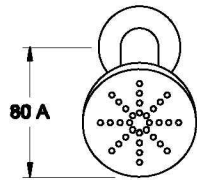

## CITY STIK SHOWER ROSE AND ARM

1.9910.33.0.XX

### PRODUCT DIMENSIONS:

Front view

Side view:

Top view: