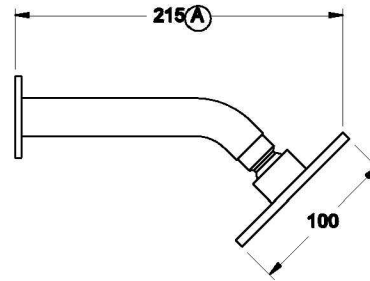

## CITY STIK SHOWER ROSE AND ARM

1.9910.33.0.XX

### PRODUCT DIMENSIONS:

Front view

Side view:

Top view: