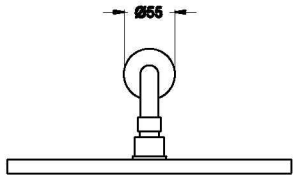

CITY STIK SHOWER ROSE AND ARM

1.9911.33.0.XX

PRODUCT DIMENSIONS:

Front view

Side view:

Top view: