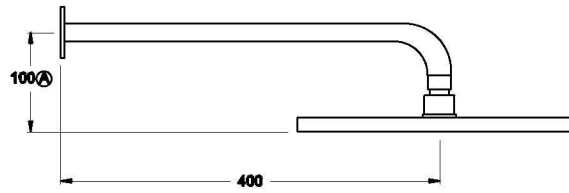

CITY STIK SHOWER ROSE AND ARM

1.9911.33.0.XX

PRODUCT DIMENSIONS:

Front view

Side view:

Top view: