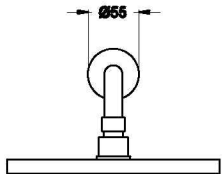

CITY STIK SHOWER ROSE AND ARM

1.9911.32.0.XX

PRODUCT DIMENSIONS:

Front view

Side view:

Top view: