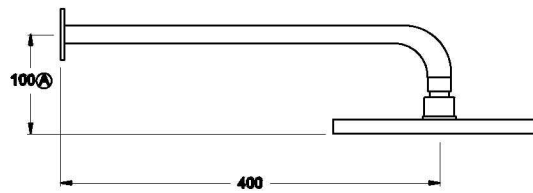

CITY STIK SHOWER ROSE AND ARM

1.9911.32.0.XX

PRODUCT DIMENSIONS:

Front view

Side view:

Top view: