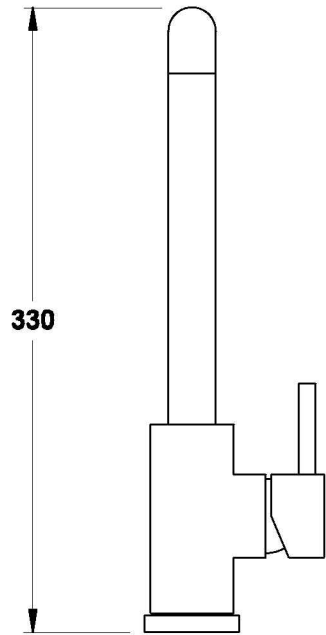

CITY STIK KITCHEN MIXER WITH DUAL FUNCTION PULL-OUT SPRAY

1.9908.84.0.XX

PRODUCT DIMENSIONS:

Front view

Side view:

Top view: