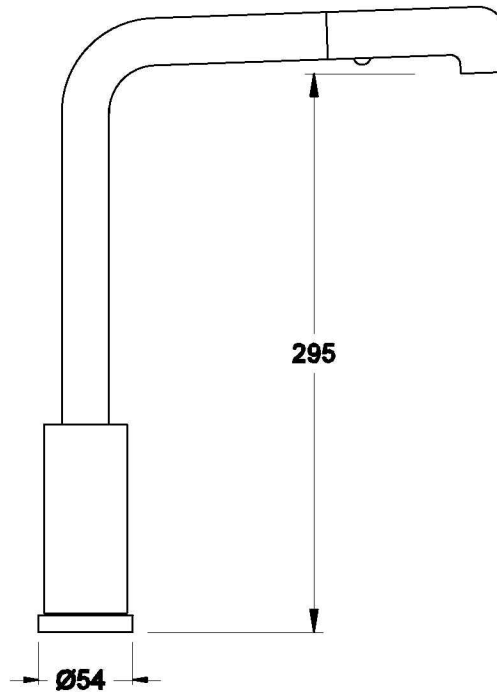

CITY STIK KITCHEN MIXER WITH DUAL FUNCTION PULL-OUT SPRAY

1.9908.84.0.XX

PRODUCT DIMENSIONS:

Front view

Side view:

Top view: