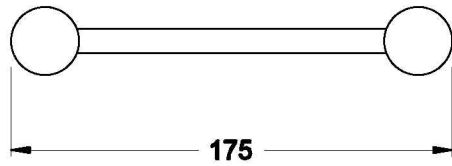

CITY STIK METAL SOAP HOLDER

1.9952.02.0.XX

PRODUCT DIMENSIONS:

Front view

Side view:

Top view: