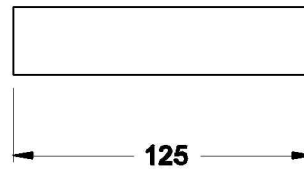

CITY STIK METAL SOAP HOLDER

1.9952.02.0.XX

PRODUCT DIMENSIONS:

Front view

Side view:

Top view: