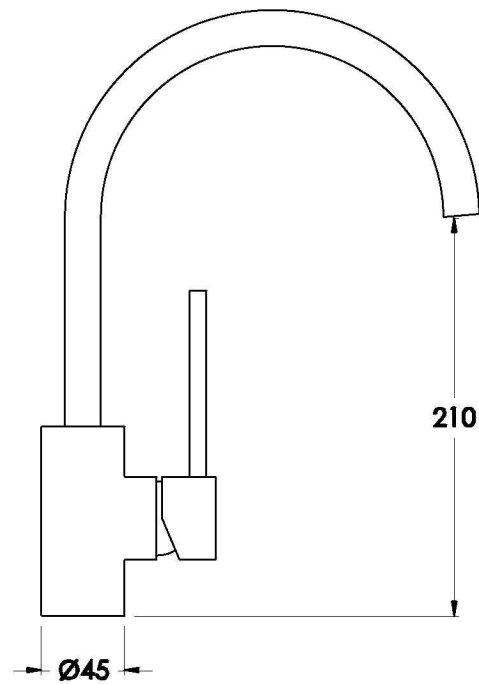

CITY STIK KITCHEN MIXER WITH EXTENDED LEVER

1.9908.30.0.XX

PRODUCT DIMENSIONS:

Front view

Side view:

Topview: