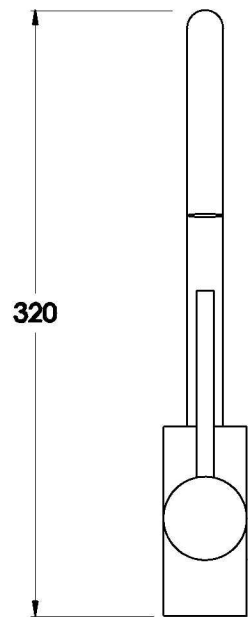

CITY STIK KITCHEN MIXER WITH EXTENDED LEVER

1.9908.30.0.XX

PRODUCT DIMENSIONS:

Front view

Side view:

Topview: