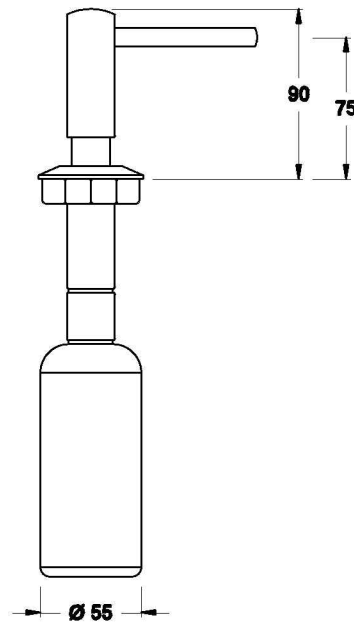

Brodware

CITY STIK SOAP DISPENSER

1.9952.22.0.XX

PRODUCT DIMENSIONS:

Front view

Side view:

Top view: