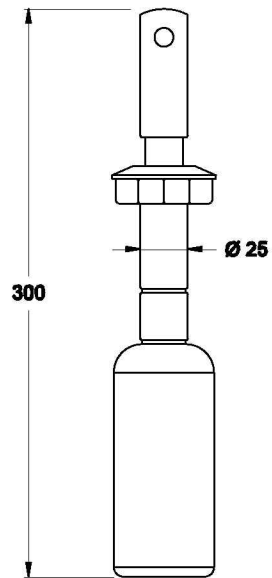

Brodware

CITY STIK SOAP DISPENSER

1.9952.22.0.XX

PRODUCT DIMENSIONS:

Front view

Side view:

Top view: