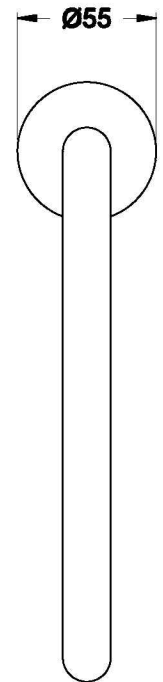

Brodware

CITY STIK BATH SPOUT

1.9907.30.0.XX

PRODUCT DIMENSIONS:

Front view

Side view:

Top view:

XX suffix indicates finish – SEE WEBSITE FOR COLOUR CODE
Dimensions subject to change without notice
All dimensions are approximate
A = approximate distance
Copyright ©Brodware 2021