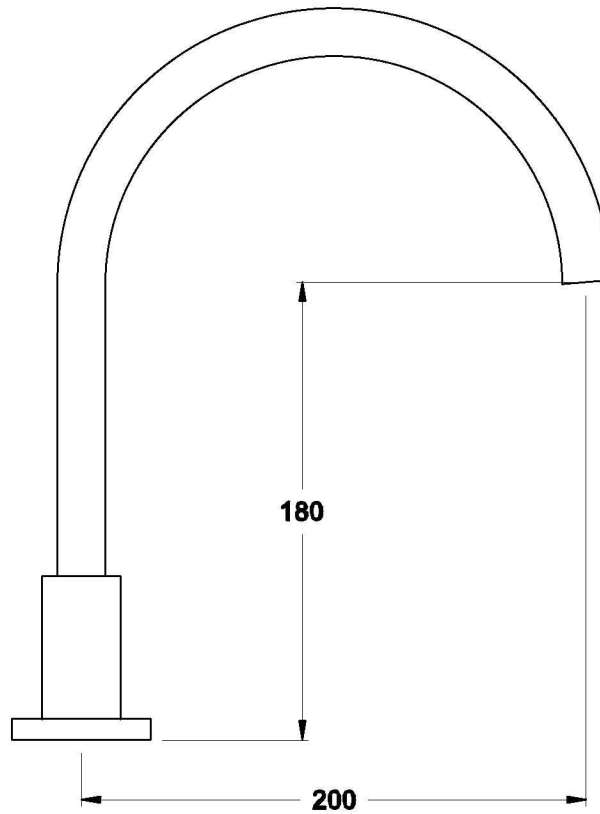

Brodware

CITY STIK BATH SPOUT

1.9907.30.0.XX

PRODUCT DIMENSIONS:

Front view

Side view:

Top view:

XX suffix indicates finish – SEE WEBSITE FOR COLOUR CODE
Dimensions subject to change without notice
All dimensions are approximate
A = approximate distance
Copyright ©Brodware 2021