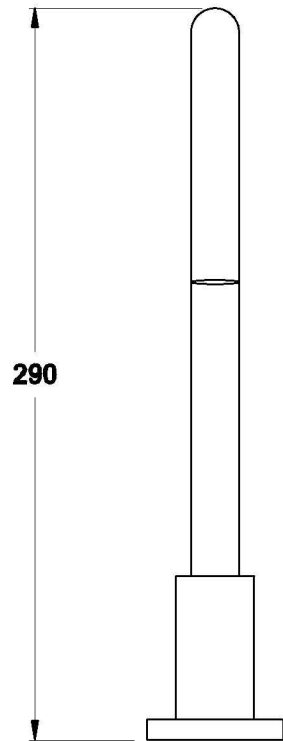

Brodware

CITY STIK BATH SPOUT

1.9907.30.0.XX

PRODUCT DIMENSIONS:

Front view

Side view:

Top view:

XX suffix indicates finish – SEE WEBSITE FOR COLOUR CODE
Dimensions subject to change without notice
All dimensions are approximate
A = approximate distance
Copyright ©Brodware 2021