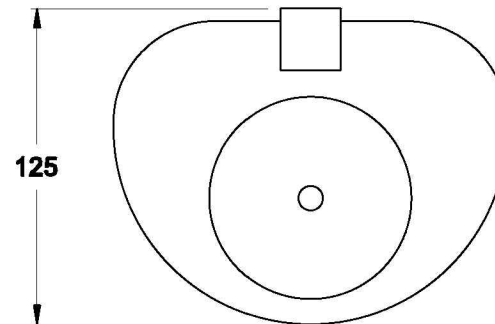

CITY STIK GLASS SOAP HOLDER

1.9952.00.0.XX

PRODUCT DIMENSIONS:

Front view

Side view:

Top view: