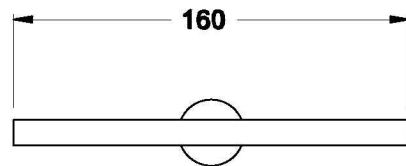

CITY STIK GLASS SOAP HOLDER

1.9952.00.0.XX

PRODUCT DIMENSIONS:

Front view

Side view:

Top view: