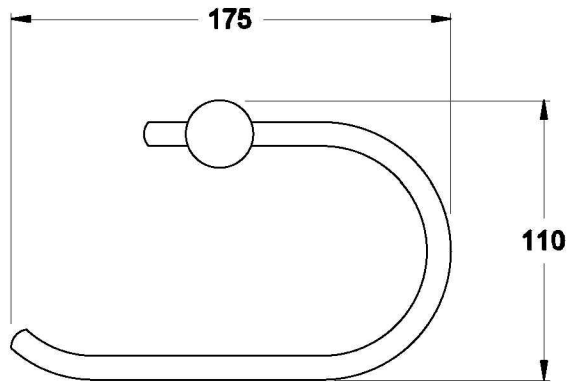

## CITY STIK TOILET ROLL HOLDER

1.9961.00.0.XX

### PRODUCT DIMENSIONS:

Front view

Side view:

Top view: