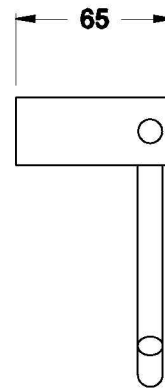

## CITY STIK TOILET ROLL HOLDER

1.9961.00.0.XX

### PRODUCT DIMENSIONS:

Front view

Side view:

Top view: