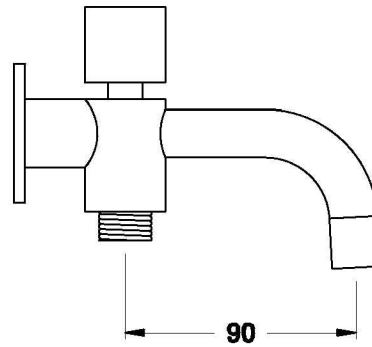

## CITY STIK DIVERTER SPOUT

1.9905.77.0.XX

### PRODUCT DIMENSIONS:

Front view

Side view:

Top view: