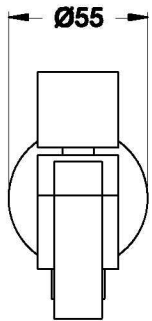

## CITY STIK DIVERTER SPOUT

1.9905.77.0.XX

### PRODUCT DIMENSIONS:

Front view

Side view:

Top view: