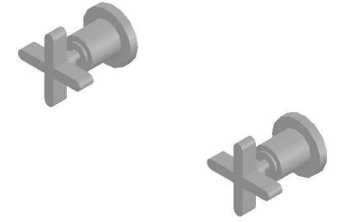

CITY QUE WALL TAPS WITH CROSS HANDLES

1.9849.00.2.XX

PRODUCT DIMENSIONS:

Front view

Side view:

Top view: