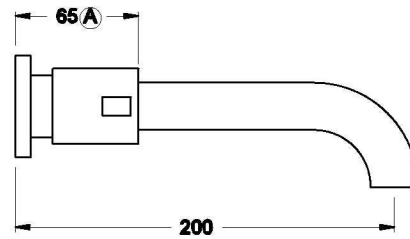

CITY QUE WALL SET WITH LEVER HANDLES

1.9806.00.3.XX

1.9806.50.3.XX - Flow controlled variant

PRODUCT DIMENSIONS:

Front view

Side view:

Top view: