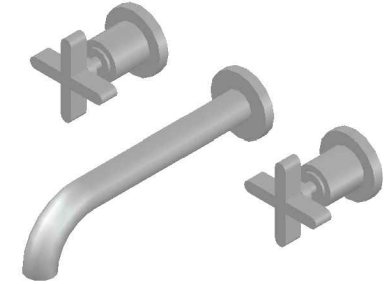

## CITY QUE WALL SET WITH CROSS HANDLES

1.9806.00.2.XX

1.9806.50.2.XX - Flow controlled variant

### PRODUCT DIMENSIONS:

Front view

Side view:

Top view: