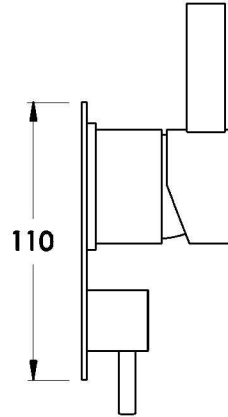

CITY QUE MIXER DIVERTER

1.9848.05.0.XX

PRODUCT DIMENSIONS:

Front view

Side view:

Top view: