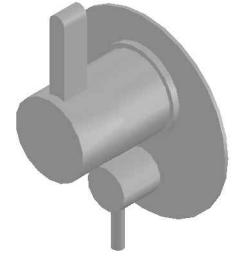

CITY QUE MIXER DIVERTER

1.9848.05.0.XX

PRODUCT DIMENSIONS:

Front view

Side view:

Top view: