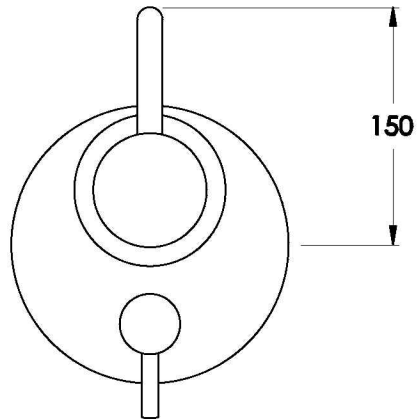

CITY QUE MIXER DIVERTER

1.9848.05.0.XX

PRODUCT DIMENSIONS:

Front view

Side view:

Top view: