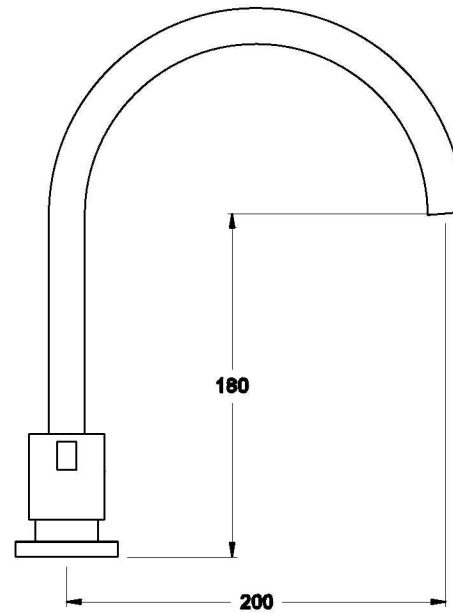

CITY QUE BATH SET WITH LEVER HANDLES

1.9807.00.3.XX

PRODUCT DIMENSIONS:

Front view

Side view:

Top view: