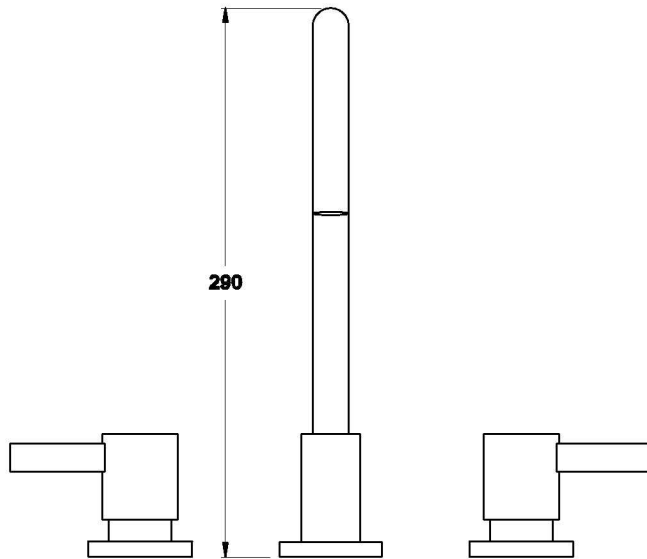

CITY QUE BATH SET WITH LEVER HANDLES

1.9807.00.3.XX

PRODUCT DIMENSIONS:

Front view

Side view:

Top view: