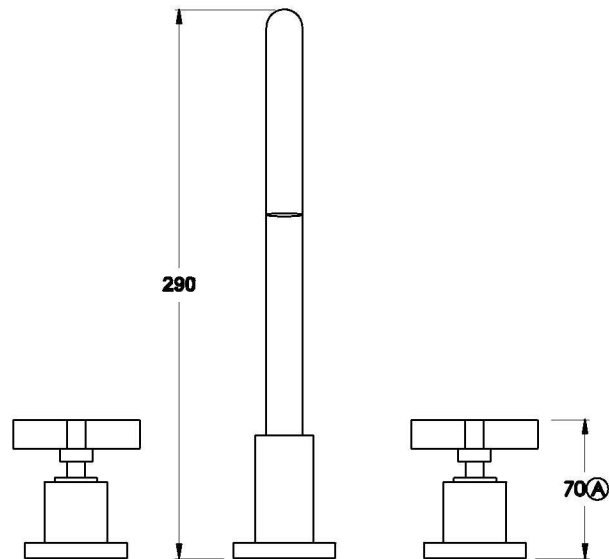

CITY QUE BATH SET WITH CROSS HANDLES

1.9807.00.2.XX

PRODUCT DIMENSIONS:

Front view

Side view:

Top view: