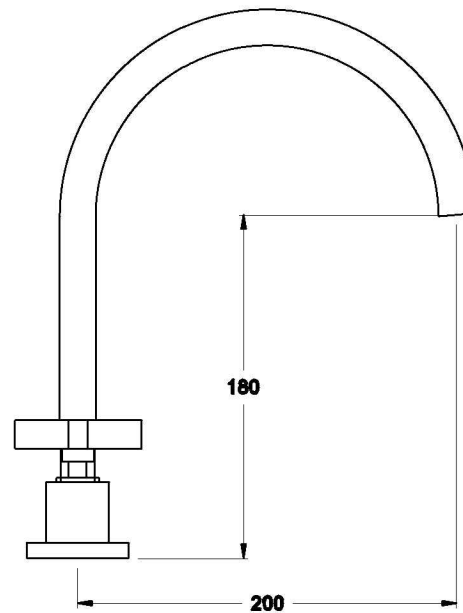

CITY QUE BATH SET WITH CROSS HANDLES

1.9807.00.2.XX

PRODUCT DIMENSIONS:

Front view

Side view:

Top view: