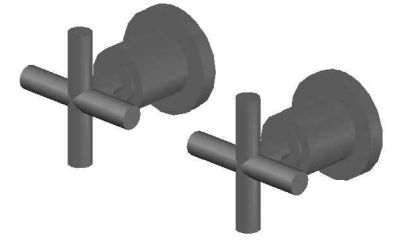

CITY PLUS WALL TAPS WITH CROSS HANDLES

1.9749.00.2.XX

PRODUCT DIMENSIONS:

Front view

Side view:

Topview: