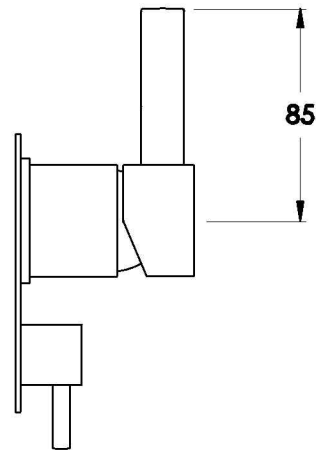

## CITY PLUS MIXER DIVERTER WITH D LEVER

1.9748.05.7.XX

### PRODUCT DIMENSIONS:

Front view

Side view:

Topview: