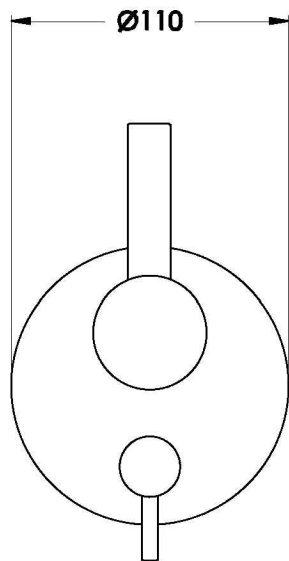

## CITY PLUS MIXER DIVERTER WITH D LEVER

1.9748.05.7.XX

### PRODUCT DIMENSIONS:

Front view

Side view:

Topview: