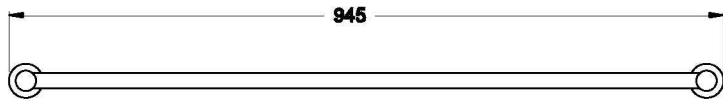

CITY PLUS SINGLE TOWEL RAIL 900MM

1.9755.90.0.XX

PRODUCT DIMENSIONS:

Front view

Side view:

Top view: