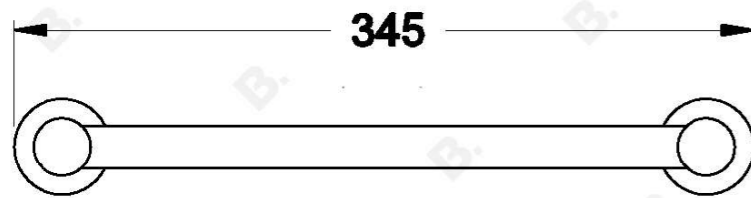

Brodware

CITY PLUS SINGLE TOWEL RAIL 300MM

1.9755.30.0.XX

PRODUCT DIMENSIONS:

Front view:

Side view:

Top view: