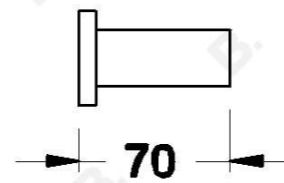

Brodware

CITY PLUS SINGLE TOWEL RAIL 300MM

1.9755.30.0.XX

PRODUCT DIMENSIONS:

Front view:

Side view:

Top view: