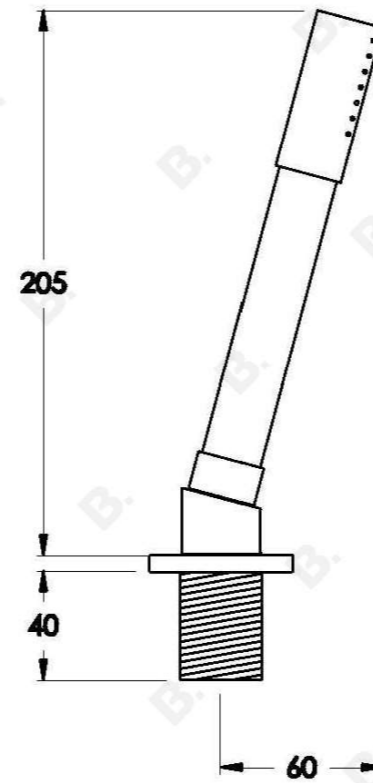

CITY PLUS SINGLE FUNCTION HANDSHOWER

1.9742.04.0.XX

PRODUCT DIMENSIONS:

Front view:

Side view:

Top view:

- WATERPROOFING AND DRAINAGE REQUIRED IN BATH HOB.
- ACCESS PANEL REQUIRED FOR SERVING HANDSHOWER HOSE.

Note: hole size in hob to be 32mm