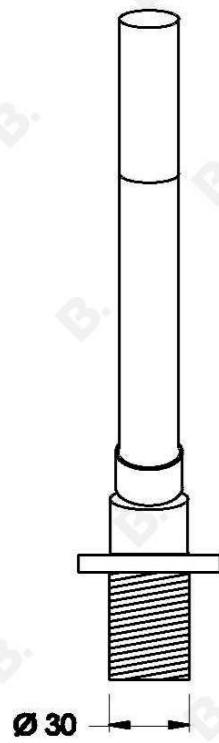

CITY PLUS SINGLE FUNCTION HANDSHOWER

1.9742.04.0.XX

PRODUCT DIMENSIONS:

Front view:

Side view:

Top view:

- WATERPROOFING AND DRAINAGE REQUIRED IN BATH HOB.
- ACCESS PANEL REQUIRED FOR SERVING HANDSHOWER HOSE.

Note: hole size in hob to be 32mm