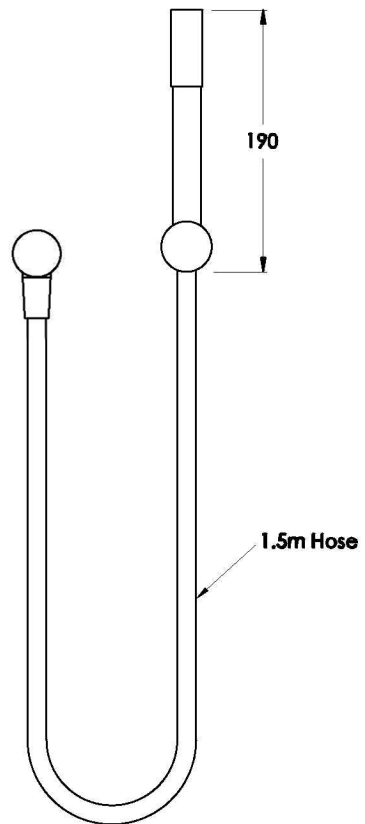

CITY PLUS HANDSHOWER

1.9742.00.0.XX

PRODUCT DIMENSIONS:

Front view

Side view:

Topview: