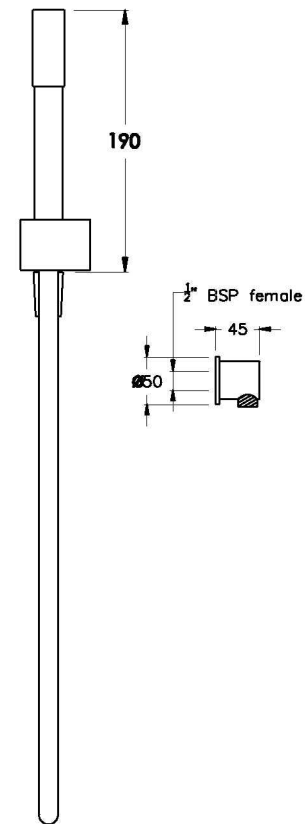

CITY PLUS HANDSHOWER

1.9742.00.0.XX

PRODUCT DIMENSIONS:

Front view

Side view:

Topview: